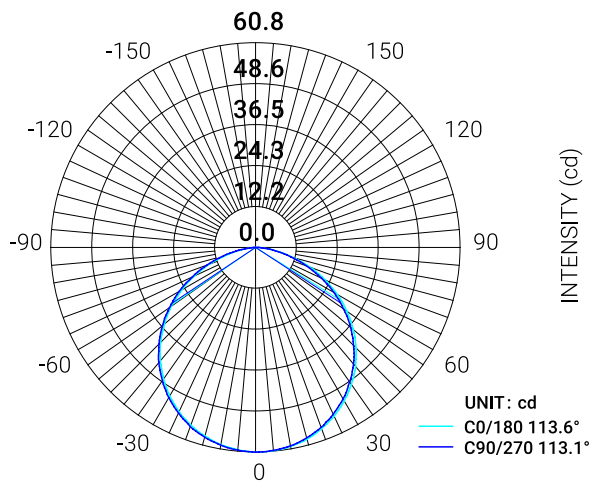

| CCT | Power | Brightness | Luminous Efficacy |
|-------|-----------|------------|-------------------|
| 2700K | 1.46 W/ft | 121 lm/ft | 83 lm/W |
| 3000K | 1.46 W/ft | 128 lm/ft | 88 lm/W |
| 4000K | 1.46 W/ft | 134 lm/ft | 92 lm/W |

| Project | |
|---------|--|
| Qty | |
| Date | |
| Client | |

Standard CCT

| | |
|-------------------------------|---|
| LED Type | SMD3528 white |
| Input Voltage | 24VDC |
| Beam Angle | 120° |
| CRI | 80+ |
| Power | 4.8W/m (1.46W/ft) |
| Current | 0.2A/m (0.06A/ft) |
| Brightness | 121lm/ft (2700K); 128lm/ft (3000K); 134lm/ft(4000K) |
| Length/ Reel | 5m(16.4ft) |
| Cut Length | 100mm/unit (3.94in/unit) |
| Max. Length (No Voltage drop) | 5m (16.4ft) |
| IP Grade | IP67 |
| Operating Temperature | -20°C~45°C |
| Environment Humidity | 40-70% RH |
| LED CCT | 2700K/ 3000K/ 4000K |
| Dimming Method | 0-10V, RX, PWM, Triac, RF, Bluetooth, WIFI etc. |
| Certification | UL, CE, RoHS |

Waterproof Solution

IP67
Silicone Extrusion
Wet location
Short time under water

DIMENSION

LUMINAIRE PHOTOMETRIC TEST REPORT

LUMINOUS INTENSITY DISTRIBUTION

AVERAGE BEAM ANGLE(50%): 113.4DEG

AVERAGE AND CENTER E Figure

| Height | AVR E | CENTER E | Diameter |
|--------|----------|----------|-----------|
| 1.00m | 17.86 lx | 60.73 lx | 302.79cm |
| 2.00m | 4.46 lx | 15.18 lx | 605.59cm |
| 3.00m | 1.98 lx | 6.75 lx | 908.38cm |
| 4.00m | 1.12 lx | 3.80 lx | 1211.17cm |
| 5.00m | 0.71 lx | 2.43 lx | 1513.97cm |