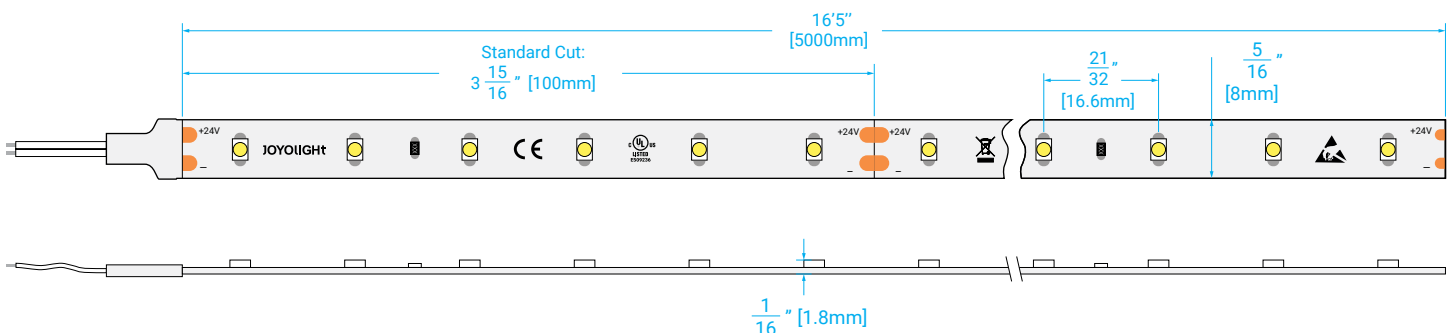

| Project | |
|---------|--|
| Qty | |
| Date | |
| Client | |

Standard CCT

| | |
|-------------------------------|---|
| LED Type | SMD3528 white |
| Input Voltage | 24VDC |
| Beam Angle | 120° |
| CRI | 80+ |
| Power | 4.8W/m (1.46W/ft) |
| Current | 0.2A/m (0.06A/ft) |
| Brightness | 121lm/ft (2700K); 128lm/ft (3000K); 134lm/ft(4000K) |
| Length/ Reel | 5m(16.4ft) |
| Cut Length | 100mm/unit (3.94in/unit) |
| Max. Length (No Voltage drop) | 5m (16.4ft) |
| IP Grade | IP67 |
| Operating Temperature | -20°C~45°C |
| Environment Humidity | 40-70% RH |
| LED CCT | 2700K/ 3000K/ 4000K |
| Dimming Method | 0-10V, RX, PWM, Triac, RF, Bluetooth, WIFI etc. |
| Certification | UL, CE, RoHS |

Waterproof Solution

IP67
Silicone Extrusion
Wet location
Short time under water

DIMENSION

LUMINAIRE PHOTOMETRIC TEST REPORT

LUMINOUS INTENSITY DISTRIBUTION

AVERAGE BEAM ANGLE(50%): 113.4DEG

AVERAGE AND CENTER E Figure

| Height | AVR E | CENTER E | Diameter |
|--------|----------|----------|-----------|
| 1.00m | 17.86 lx | 60.73 lx | 302.79cm |
| 2.00m | 4.46 lx | 15.18 lx | 605.59cm |
| 3.00m | 1.98 lx | 6.75 lx | 908.38cm |
| 4.00m | 1.12 lx | 3.80 lx | 1211.17cm |
| 5.00m | 0.71 lx | 2.43 lx | 1513.97cm |

Angle: 113.1deg

Tested with 1ft 3000K LED strip.

Note: The above graph indicates the illuminated area and the average illumination when luminaire is at different distance.

ACCESSORIES

WL4FT
IP67 End caps with 4ft lead wire